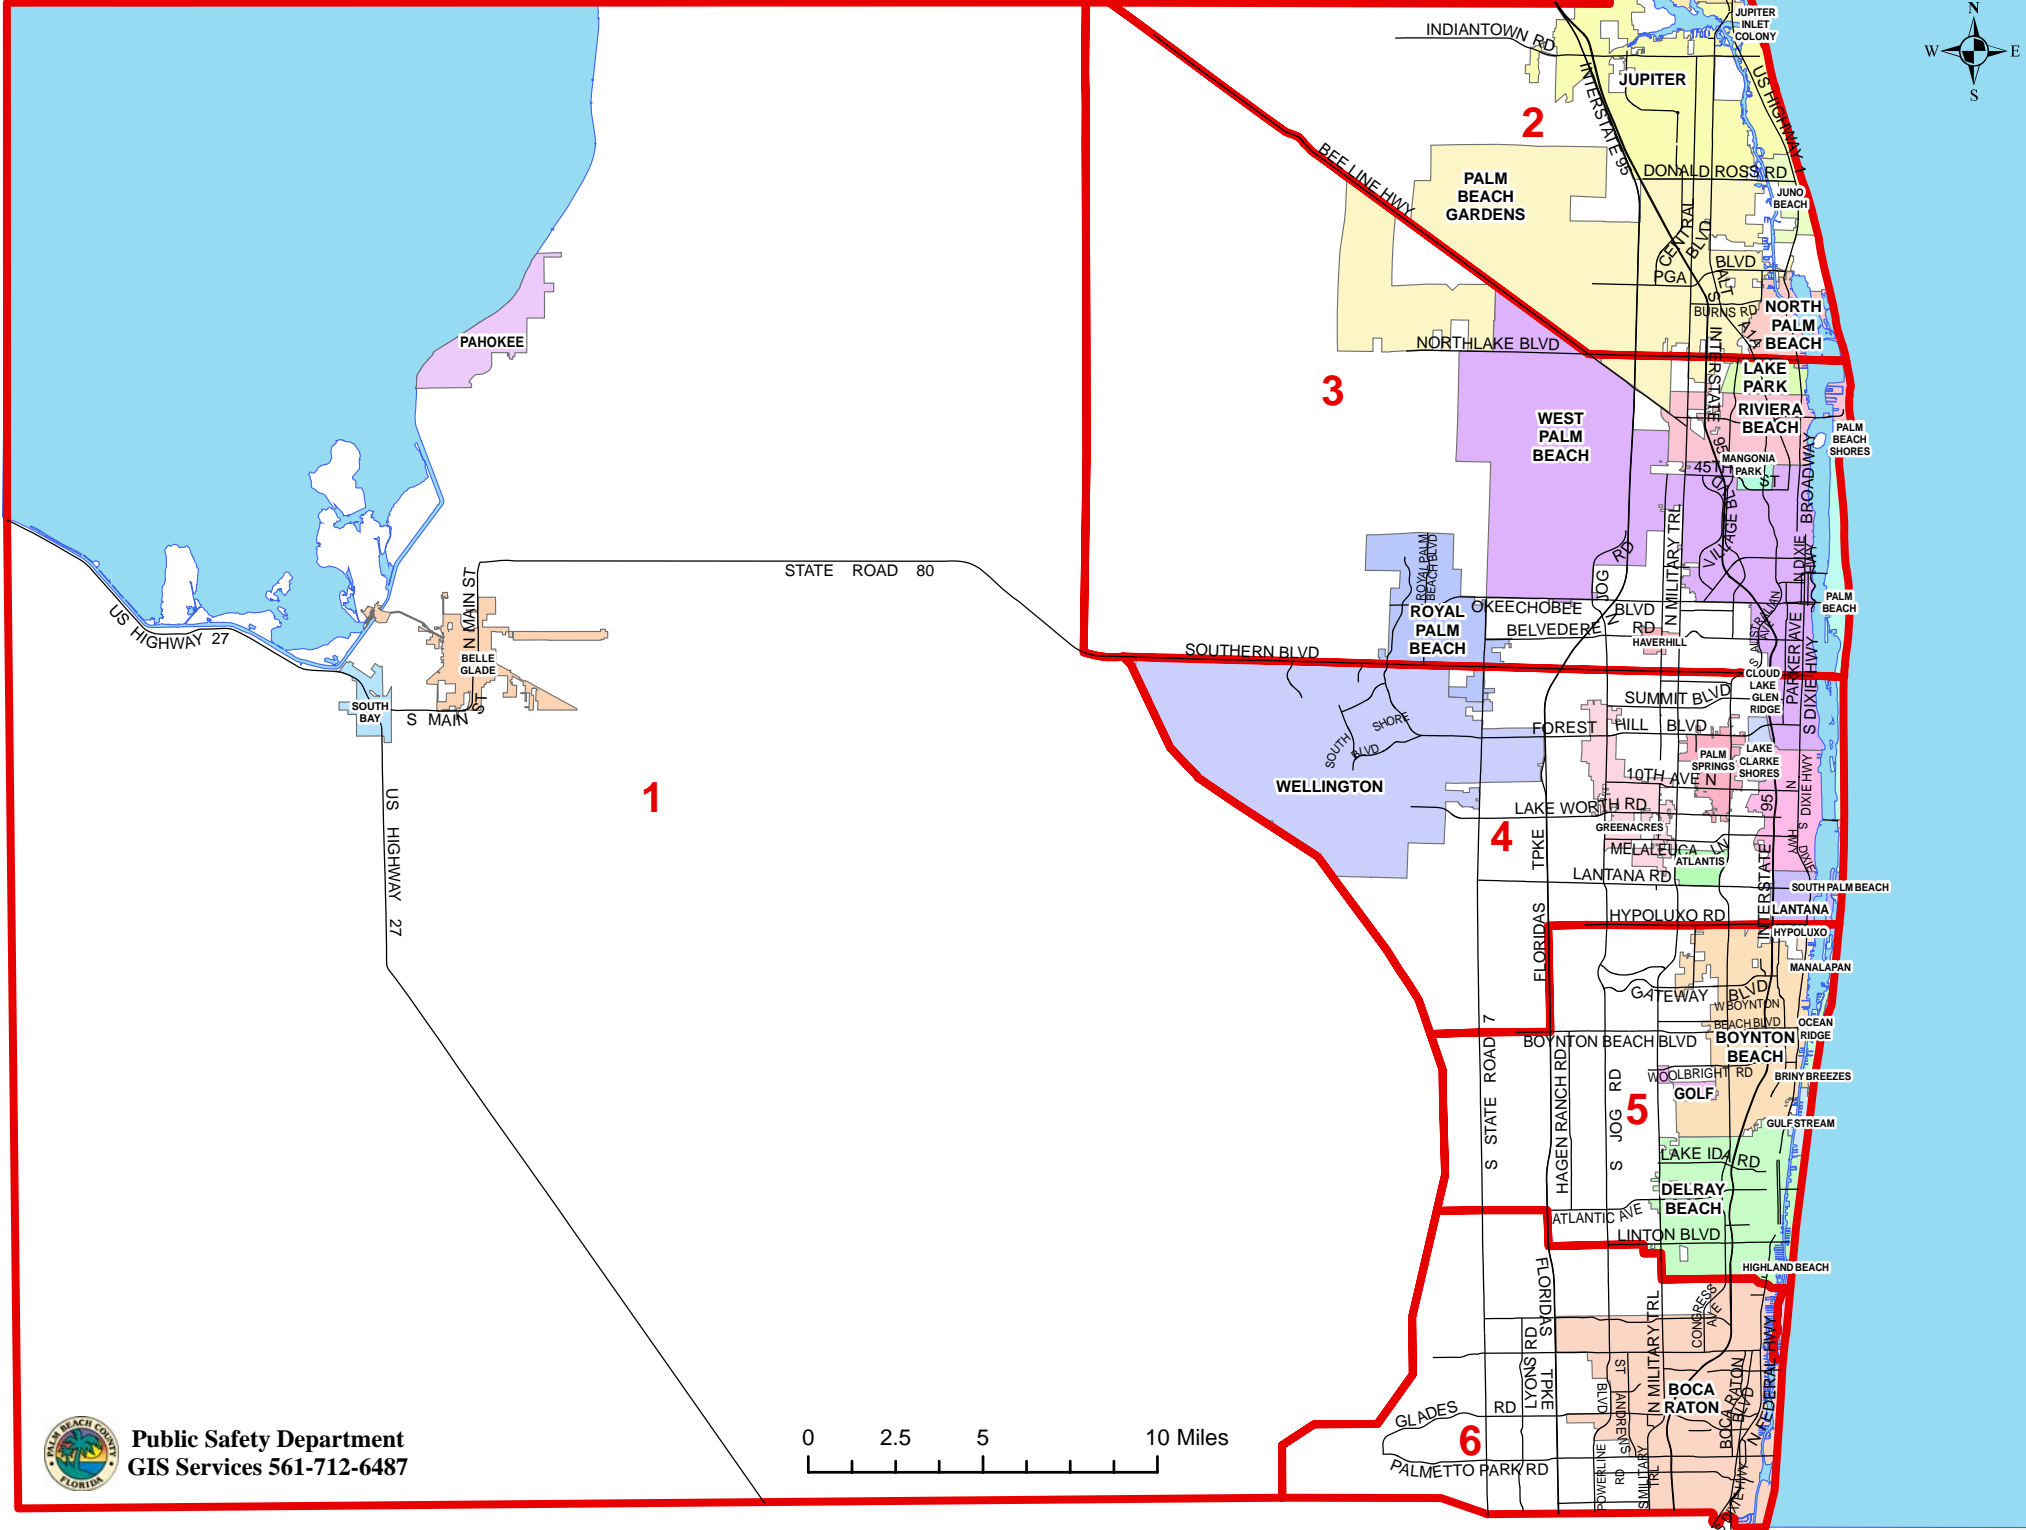

Palm Beach County Emergency Operating Areas

Public Safety Department
GIS Services 561-712-6487